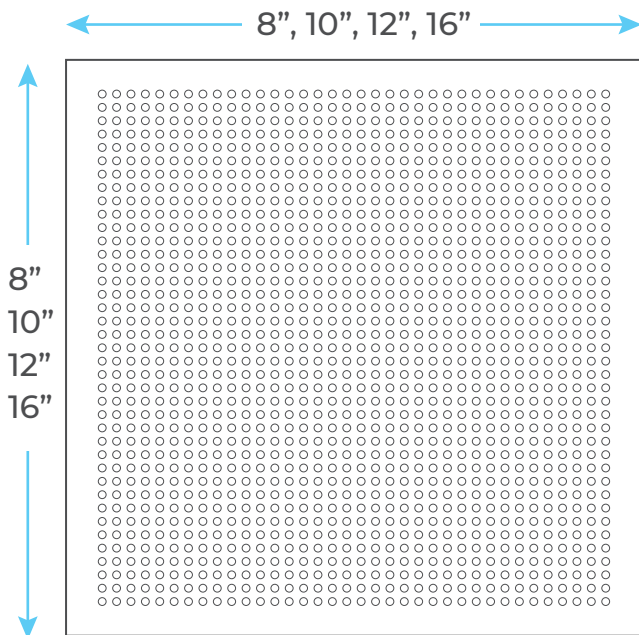

FONTANASHOWERS LED BRUSHED NICKEL SINGLE HANDLE WALL MOUNT SQUARE RAINFALL SHOWER SET SPECS

Specifications

- Shower Head Size : Available 8"; 10"; 12" & 16"
- Finish: Brushed Brushed Nickel
- Shower Head Material: Brass with Stainless Steel
- Pressure balance brass valve: Brass
- Valve Water pressure balance control
- Standard plumbing connection: 1/2"
- Minimum pressure required: 29 psi

Shower Head Size:

Flow Rate

2.5 GPM / 9.5 LPM (rain Shower);

Hand Shower Size:

The minimum required water pressure is 0.05 MPa (0.5 bar).
Flow rate 2.5 GPM (9.5 LPM).

Mixer Size: