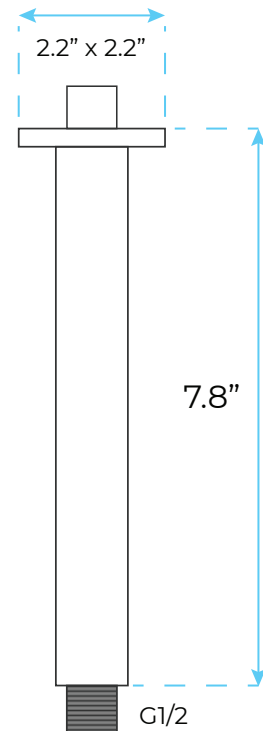

FONTANASHOWERS LED BRUSHED NICKEL SINGLE HANDLE WALL MOUNT SQUARE RAINFALL SHOWER SET SPECS

Specifications

- Shower Head Size : Available 8"; 10"; 12" & 16"
- Finish: Brushed Brushed Nickel
- Shower Head Material: Brass with Stainless Steel
- Pressure balance brass valve: Brass
- Valve Water pressure balance control
- Standard plumbing connection: 1/2"
- Minimum pressure required: 29 psi

Shower Head Size:

Flow Rate

2.5 GPM / 9.5 LPM (rain Shower);

Hand Shower Size:

The minimum required water pressure is 0.05 MPa (0.5 bar).
Flow rate 2.5 GPM (9.5 LPM).

Mixer Size: