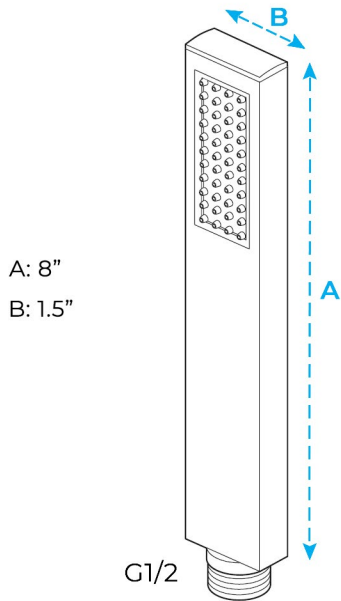

FONTANASHOWERS LED BRUSHED NICKEL SINGLE HANDLE WALL MOUNT SQUARE RAINFALL SHOWER SET SPECS

Specifications

- Shower Head Size : Available 8"; 10"; 12" & 16"
- Finish: Brushed Brushed Nickel
- Shower Head Material: Brass with Stainless Steel
- Pressure balance brass valve: Brass
- Valve Water pressure balance control
- Standard plumbing connection: 1/2"
- Minimum pressure required: 29 psi

Shower Head Size:

Flow Rate

2.5 GPM / 9.5 LPM (rain Shower);

Hand Shower Size:

The minimum required water pressure is 0.05 MPa (0.5 bar).
Flow rate 2.5 GPM (9.5 LPM).

Mixer Size: